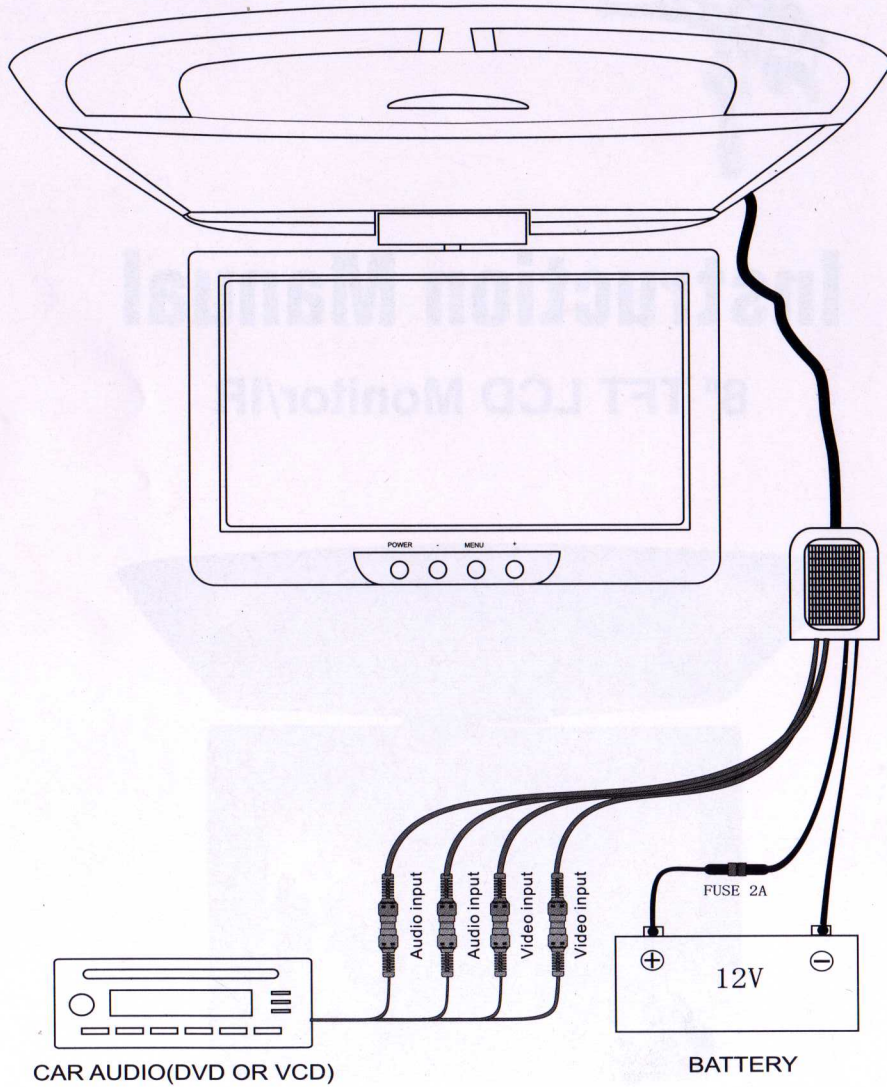

Cautions

- Never connect the car monitor to cigarette lighters for such as trucks or buses which use 24V DC power.
- Do not expose the monitor to high humidity, dust, steam, oily smoke, direct sunlight etc.
- For your safety, turn power OFF when not in use and unplug the adaptor.
- Never attempt your own maintenance. Consult your monitor dealer or the company.
- Avoid dropping and strong impact.
- For your safety, the driver should not watch the monitor or operate the controls while driving.

Accessories

One Remote One User Manual
One Fix Board One Screw

Warning:

Do not watch monitor while vehicle in motion it can be hazardous.

ZFD8WC

Instruction Manual

8" TFT LCD Monitor/IR

Before operating this set, please read these instructions completely

Installation Diagram

Thank you for purchasing the TFT LCD color monitor, to enjoy the features of this device and to ensure years of trouble-free operation, please read this manual carefully and follow the instructions.

- 1. No Function
- 2. Oper
- 3. No Function
- 4. Power
- 5. Negative adjustment
- 6. Menu
- 7. Positive adjustment

Remote Control