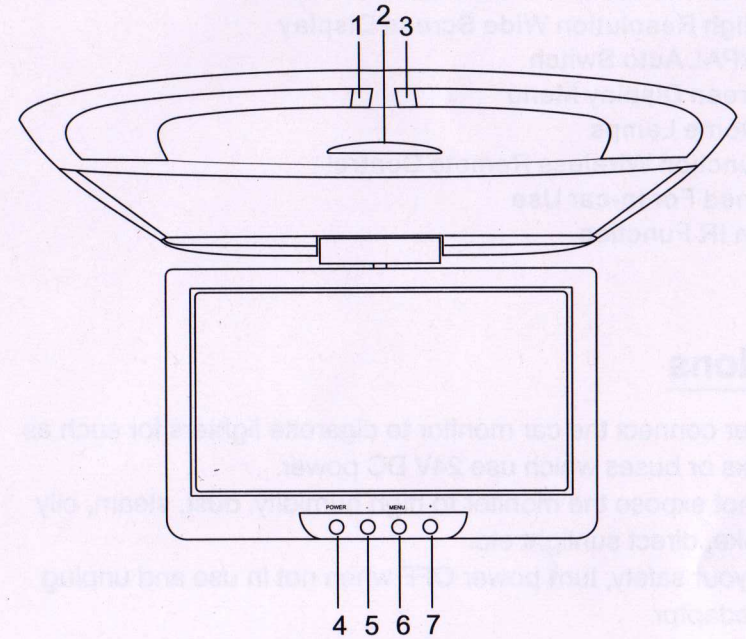

Accessories

One Remote One User Manual
One Fix Board One Screw

Warning:

Do not watch monitor while vehicle in motion it can be hazardous.

ZFD8WC

Instruction Manual

8" TFT LCD Monitor/IR

Before operating this set, please read these instructions completely

Installation Diagram

Thank you for purchasing the TFT LCD color monitor, to enjoy the features of this device and to ensure years of trouble-free operation, please read this manual carefully and follow the instructions.