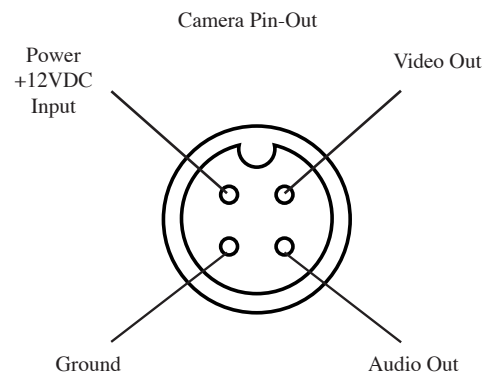

(Camera Drawing might not be the same as your Camera)

**NOTE:**

This camera is designed with water resistance technology only. These camera are not designed to be submerged in water.

**WARNING:**

Connect the camera's power wire to reverse wire only. DO NOT connect to constant or ignition power. The camera is not designed for continuous viewing