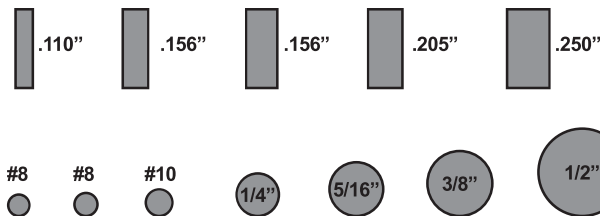

Part#	Gauge	Size
1163	22-18	#8
1173	16-14	#8
1393	12-10	#8
2164	22-18	#6
2165	16-14	#6
2166	22-18	#10
2167	16-14	#10
2168	12-10	#10
2169	16-14	1/4"
2170	12-10	3/8"
2171	12-10	3/8"

.156 NYLON BULLETS

Part#	Gauge	Description
1223	22-18	Female
1233	22-18	Male
1233A	16-14	Male

3M CRIMP CAPS

Part#	Gauge
128S	22-18
129	12-10

SCOTCH LOKS

Part#	Gauge	Color
9010E	22-18	Red
9020E	16-14	Blue
9040E	12-10	Brown

SIZE REFERENCE CHART

ALL TERMINAL GUIDES PRINTED ACTUAL SIZE

3M .250 FEMALE VINYL QUICK DISCONNECTS