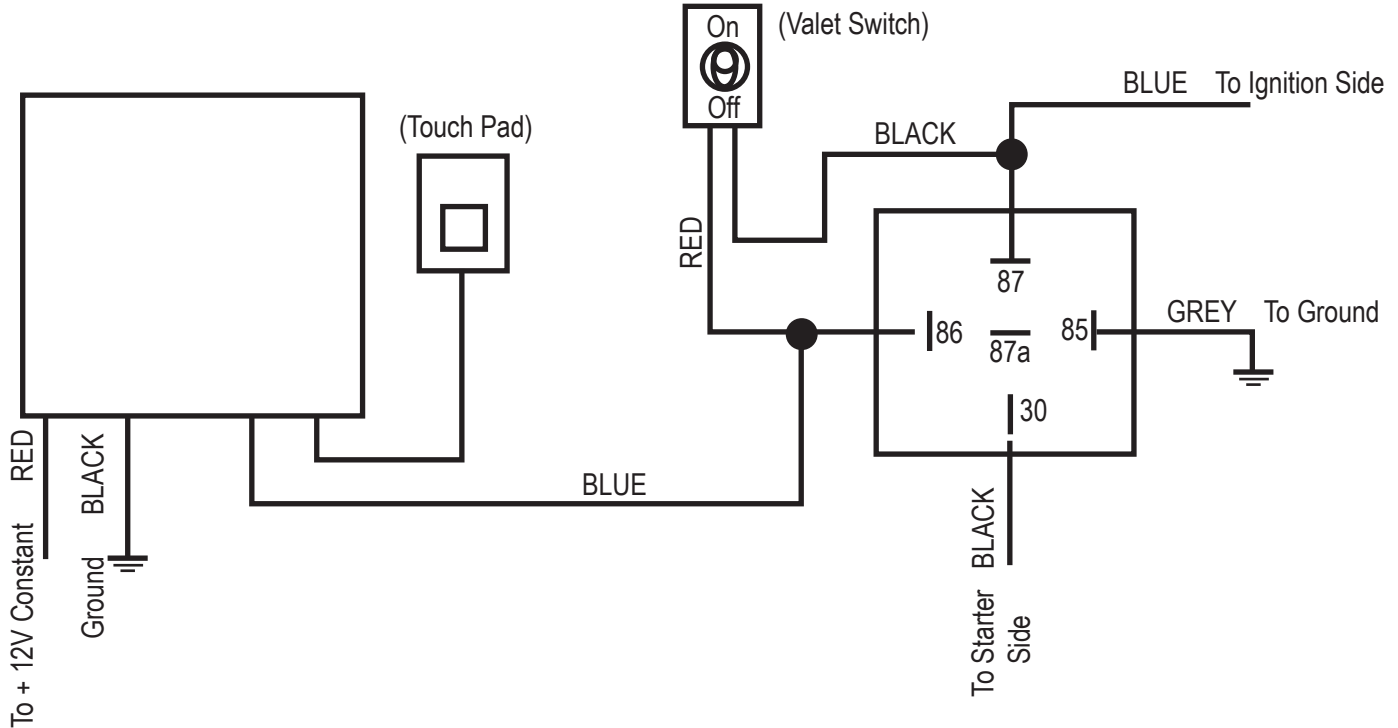

INVISIBLE STARTER KILL

NOTE : INTERNAL SWITCH MUST SET ON POSITION FOR THIS OPERATION