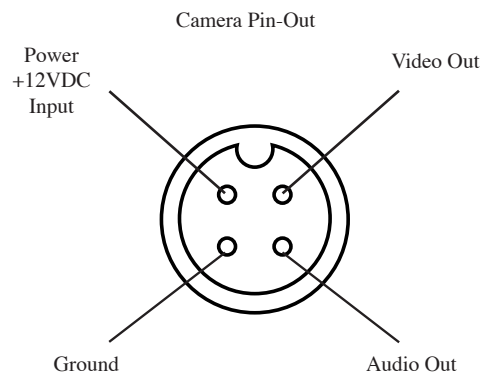

(Camera Drawing might not be the same as your Camera)

NOTE:

This camera is designed with water resistance technology only. These camera are not designed to be submerged in water.

WARNING:

Connect the camera's power wire to reverse wire only. DO NOT connect to constant or ignition power. The camera is not designed for continuous viewing